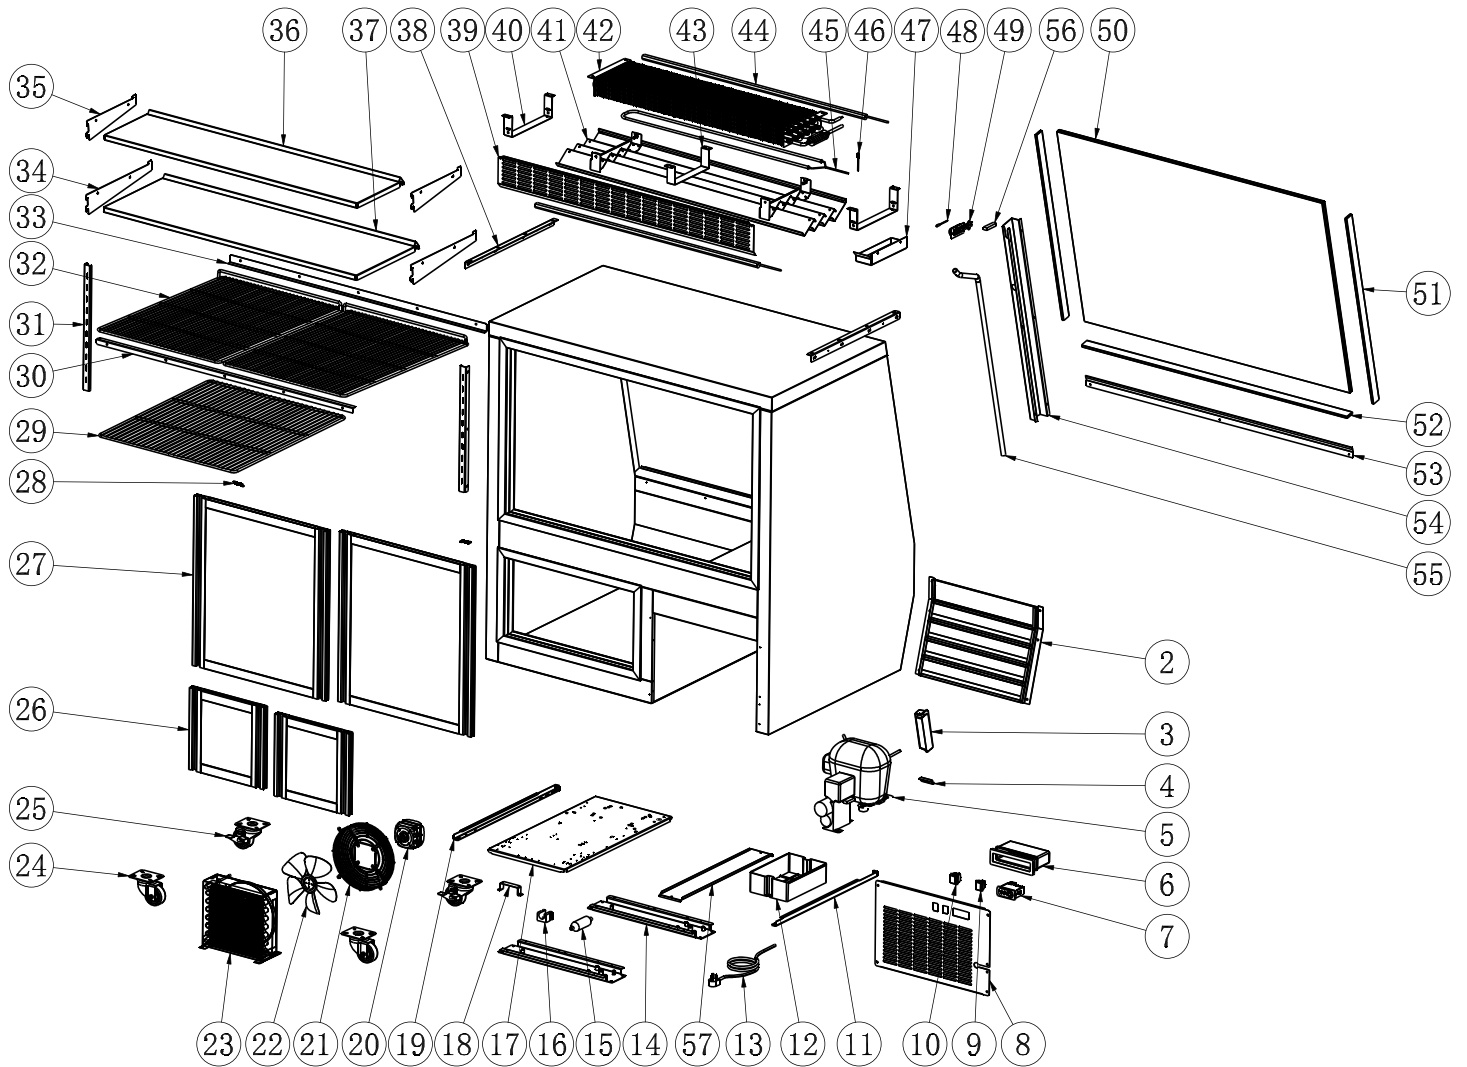

Parts Breakdown

Model RS-CN-0050D-BK 50104

Parts Breakdown

Model RS-CN-0050D-BK 50104

Item No.	Description	Position	Item No.	Description	Position	Item No.	Description	Position
AS656	Front Grill - Black for 50104	2	AL996	Condenser Fan Cover for 50104	21	AS680	Hanging Sheet for Evaporator Baffle for 50104	40
AS657	Transformer for 50104	3	AA764	Condenser/Evaporator Fan Motor Blade for 50104	22	AS681	Baffle for Evaporator for 50104	41
AS658	Limited Block of Installation Board for 50104	4	AS665	Condenser for 50104	23	AG541	Evaporator for 50104	42
AG573	Compressor for 50104	5	26247	Castor without Brake for 50104	24	AS682	Evaporator Fixed Plate for 50104	43
AI385	Waterproof Cover of Thermostat for 50104	6	26246	Castor with Brake for 50104	25	AG538	LED Light and Socket for 50104	44
AM940	Carel Temperature Controller PYGZAZ0584 for 50104	7	AS666	Door for 50104	26	AS683	Defrost Heater for 50104	45
AS659	Back Grill - Black for 50104	8	AS667	Sliding Glass Door for 50104	27	AS684	Evaporator Temperature Sensor for 50104	46
AA362	LED Light Switch for 50104	9	AS668	Extension Spring for Sliding Door for 50104	28	AG542	Inner Drain Pipe for 50104	47
AA124	Power Switch for 50104	10	AS669	Bottom Shelf for 50104	29	AS685	Temperature Sensor of Cabinet Inside for 50104	48
AS660	Left Track for Assembling Panel for 50104	11	AS670	Back Shelf Support Board for 50104	30	AS686	Cover Board for Temp Sensor for 50104	49
AA874	Outer Drain Pan for 50104	12	AS671	Bracket for 50104	31	AS687	Front Glass for 50104	50
AA805	Power Cord for 50104	13	AS672	Middle Shelf for 50104	32	AS688	Left Supporting Plate for Front Glass for 50104	51
AS661	Support Board of Feet for 50104	14	AS673	Front Shelf Support Board for 50104	33	AS689	Bottom Supporting Plate for Front Glass for 50104	52
AI968	Filter for 50104	15	AS674	Bottom Left Shelf Support Board for 50104	34	AS690	Baffle for Front Glass for 50104	53
AI969	Filter Fixer for 50104	16	AS675	Upper Left Shelf Support Board for 50104	35	AS691	Air Pipe Protection Board for 50104	54
AS662	Compressor Unit Installation Board for 50104	17	AS676	Upper Interior Floor for 50104	36	AA528	Inner Drain Pipe for 50104	55
AS663	Handle of Compressor Installation Board for 50104	18	AS677	Bottom Interior Floor for 50104	37	AS692	Defrost Heater Fuse for 50104	56
AS664	Right Track for Assembling Panel for 50104	19	AS678	Top Board Connector for 50104	38	AS693	Protect Board of Machine Room for 50104	57
AG448	Evaporator Fan Motor for 50104	20	AS679	Grill for Evaporator for 50104	39			